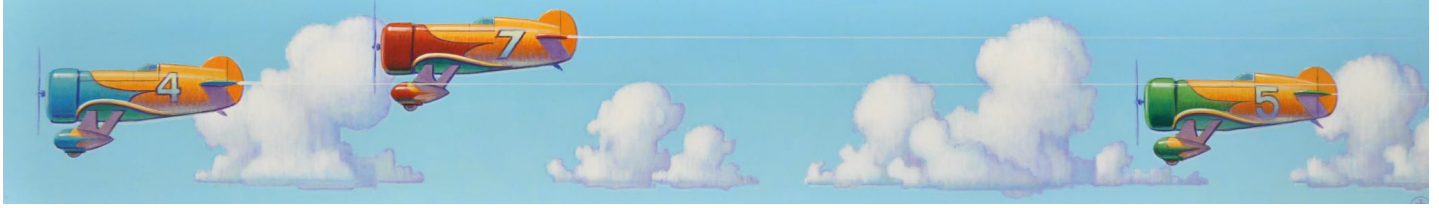

MEYER GALLERY

established 1967

Robert LaDuke, *Swarm*
acrylic, 7 x 45 in.
PTG04239, \$5,600