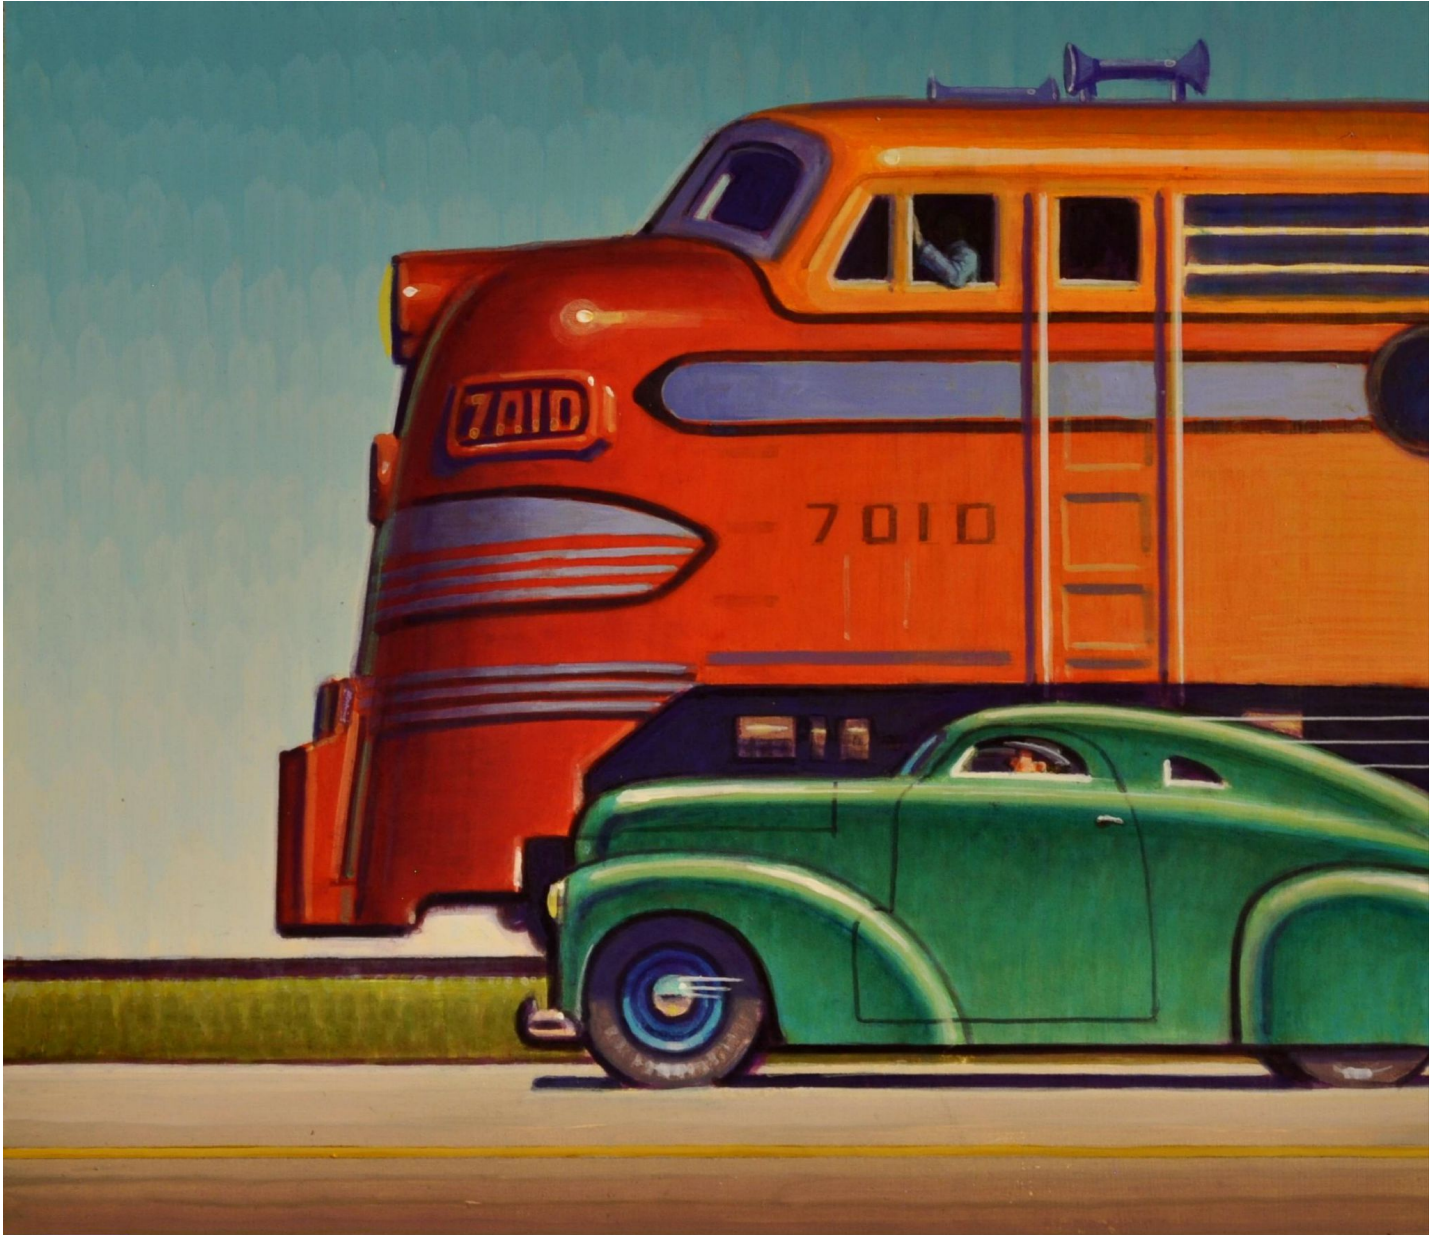

MEYER GALLERY

established 1967

Robert LaDuke, *Horse Power*
acrylic, 10 1/2 x 12 in.
PTG04209, Sold