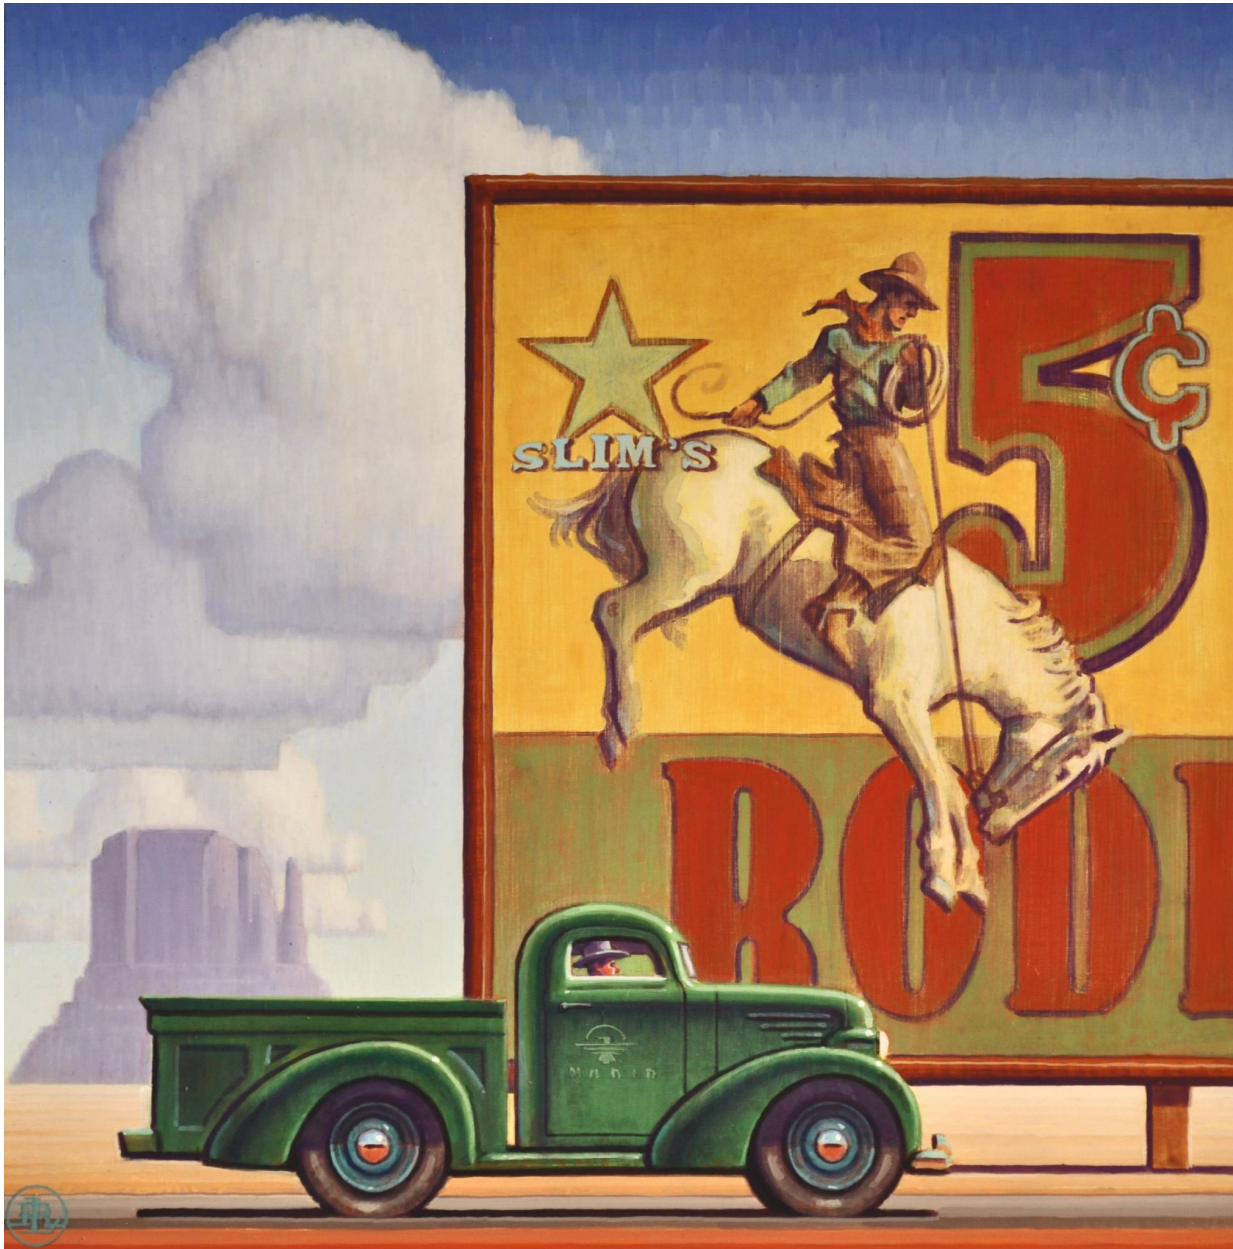

MEYER GALLERY

established 1967

Robert LaDuke, *Rodeo*
acrylic, 15 x 15 in.
PTG04207, Sold