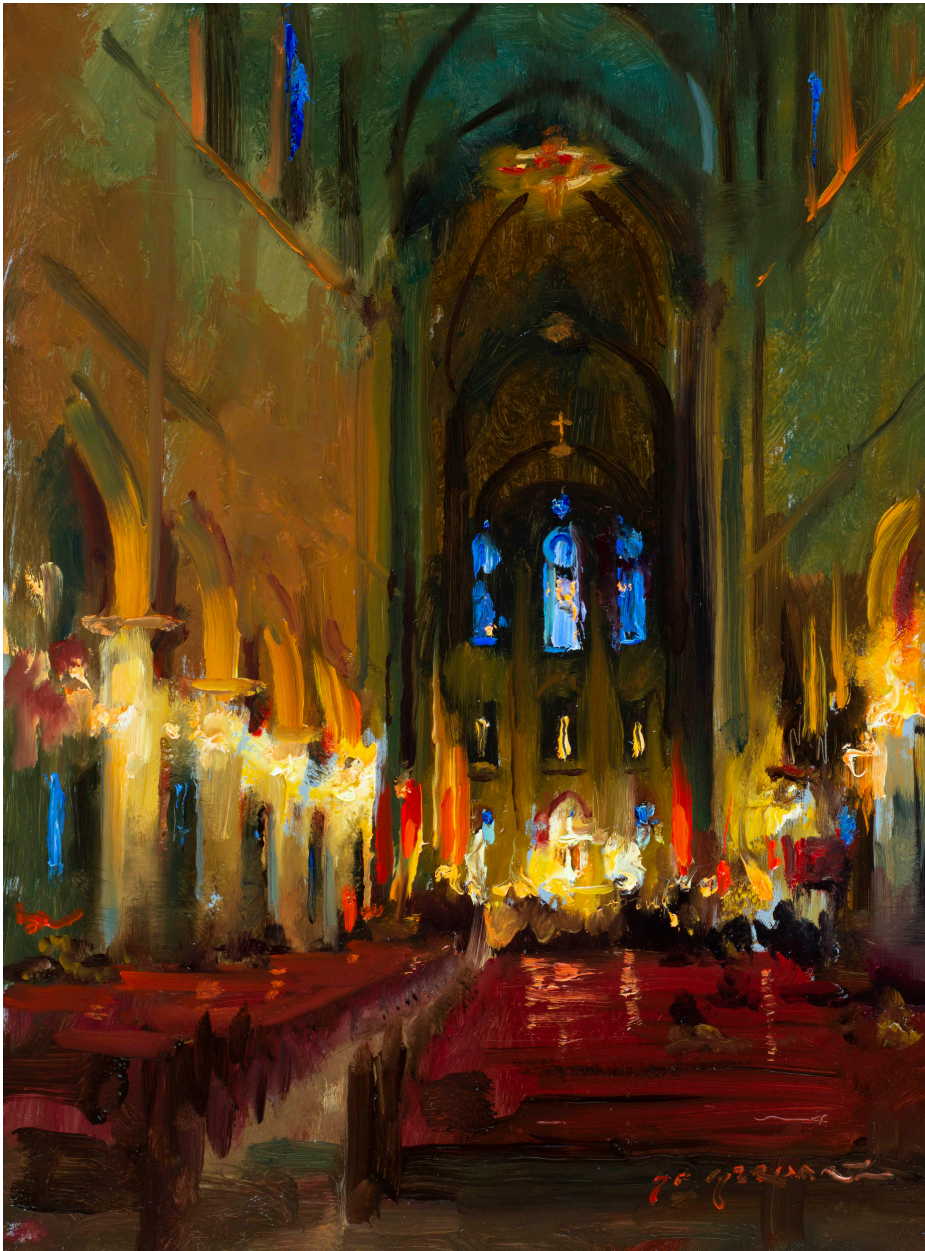

MEYER GALLERY

established 1967

Daniel Gerhartz, *Cathedral Light*
oil, 16 x 12 in.
PTG02900, Sold