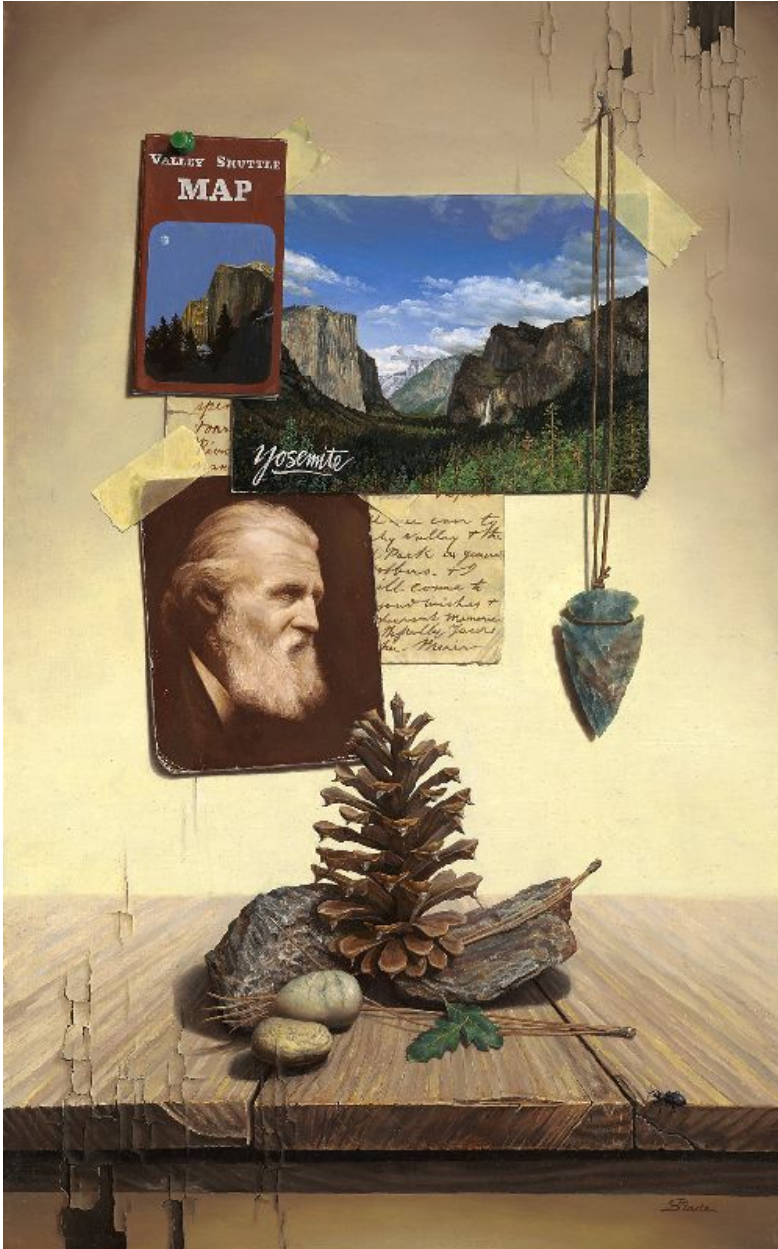

# MEYER GALLERY

established 1967

Slade Wheeler, *Yosemite Souvenirs*  
oil, 17 1/2 x 11 in.  
17765, Sold