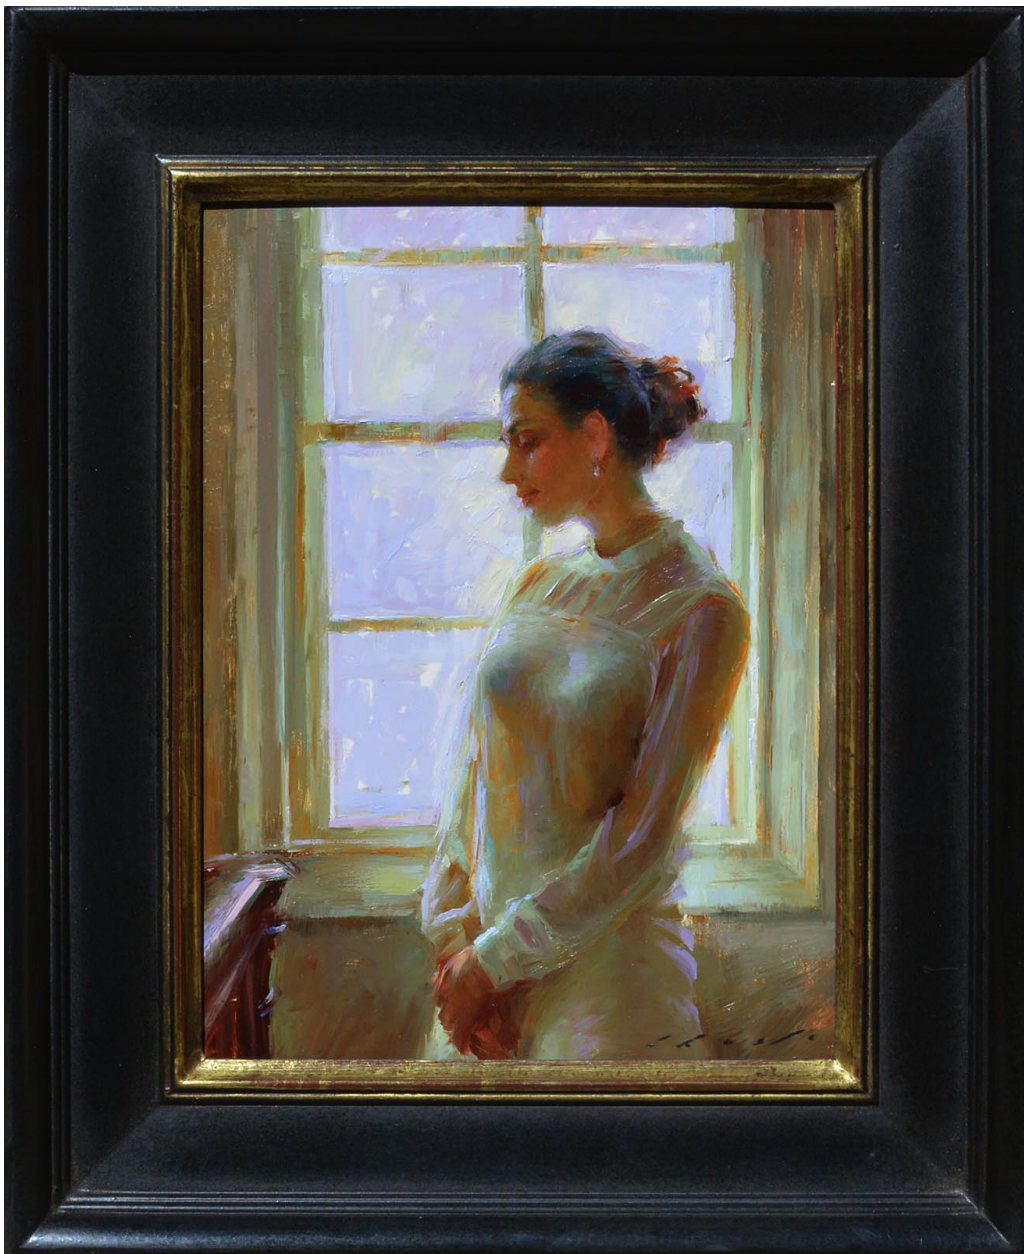

MEYER GALLERY

established 1967

Suchitra Bhosle, *Backlit in Jade*
oil, 16 x 12 in.
PTG02282, \$4,000