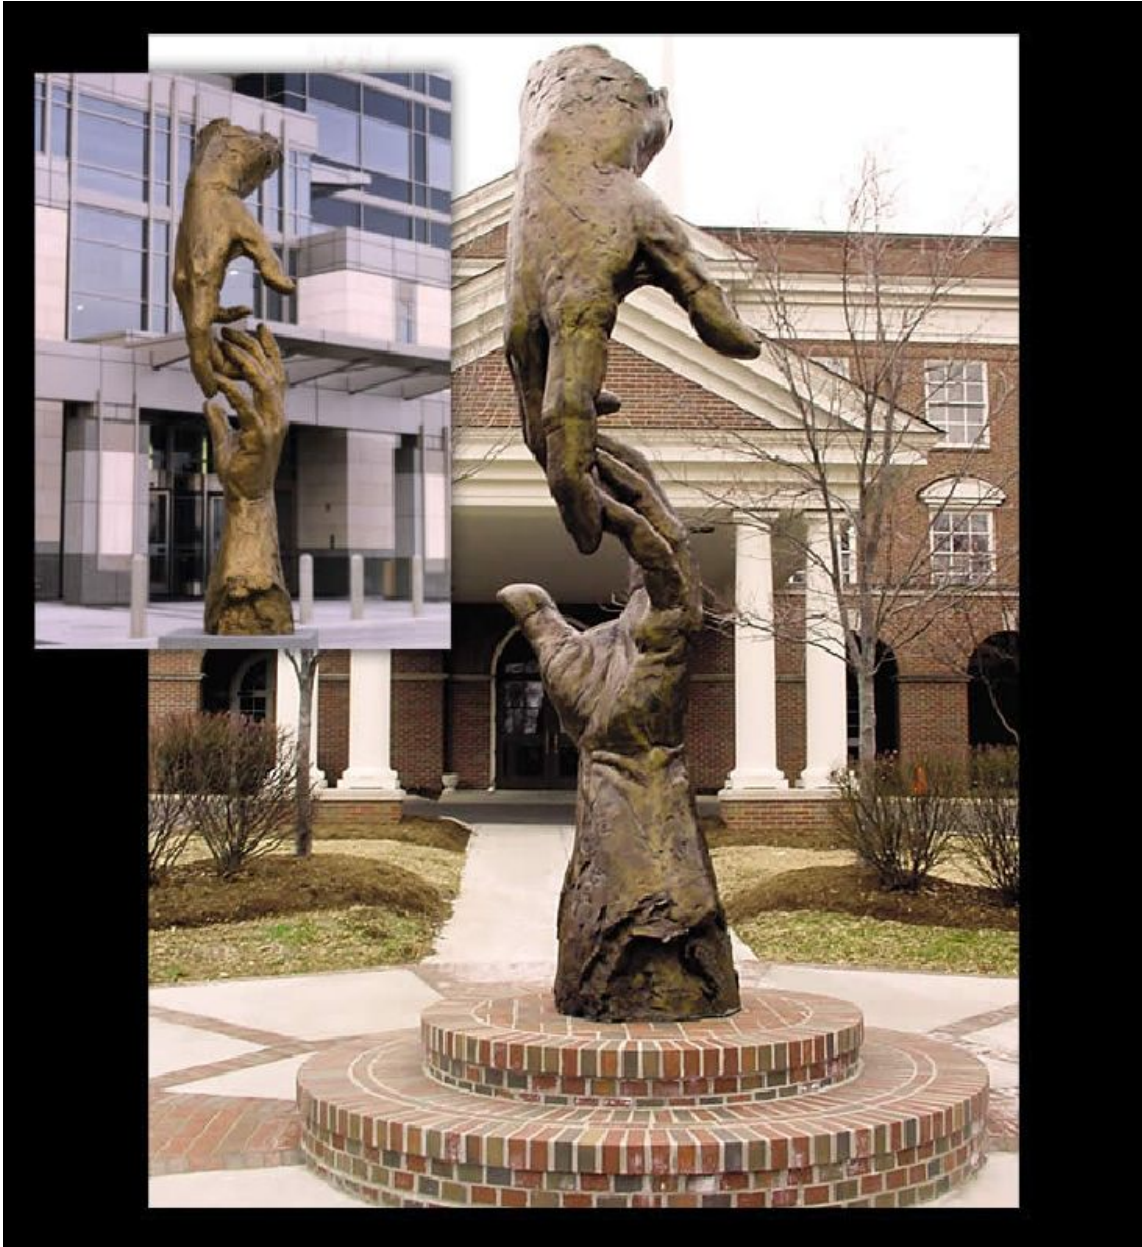

MEYER GALLERY

established 1967

Gary Lee Price (Monumental Sculptures), *Communion*
Bronze, 13ft10x80x80 , 79x28x22 , 32x14x14 , 11x4x4
SCLP00871, Price Upon Request