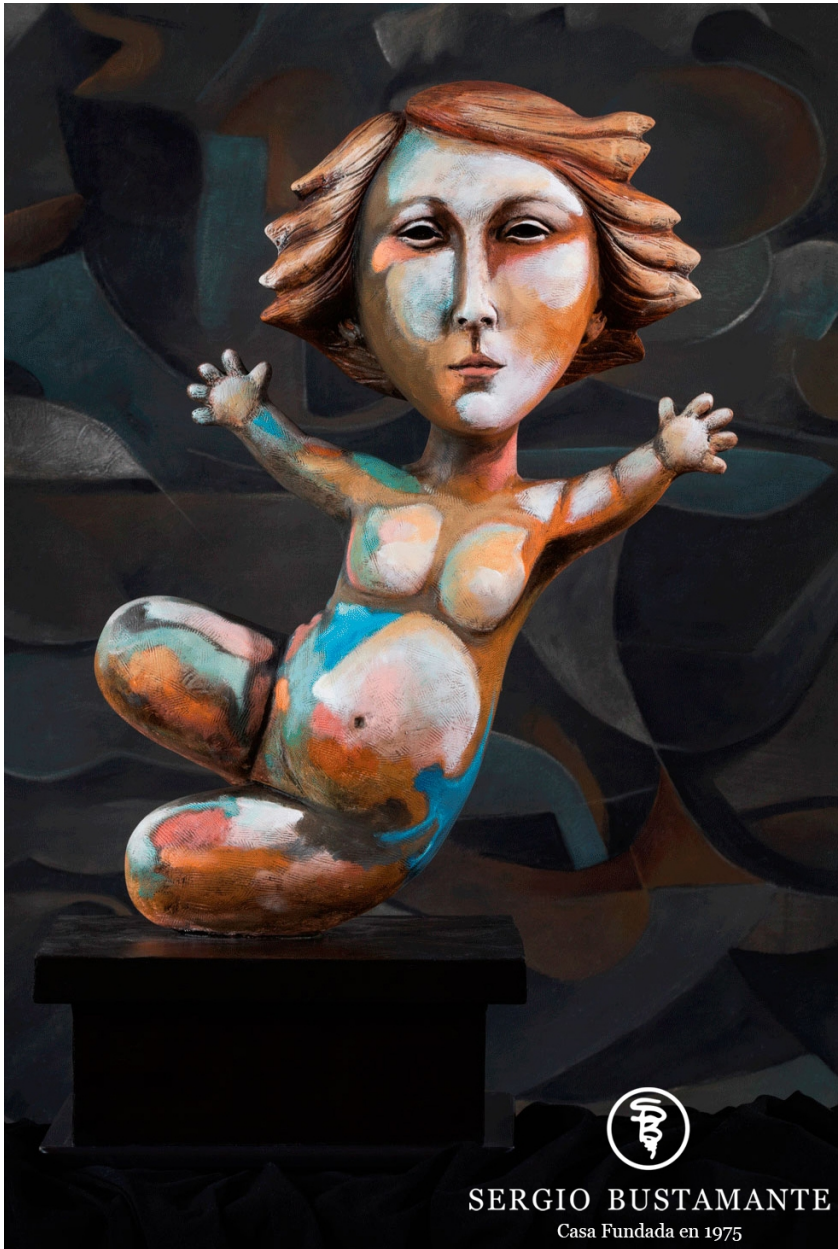

MEYER GALLERY

established 1967

Sergio Bustamante (resin sculpture), *Girl*
resin, 29 1/2 x 9 3/8 x 18 7/8 in.
SCLP00819, Price Upon Request