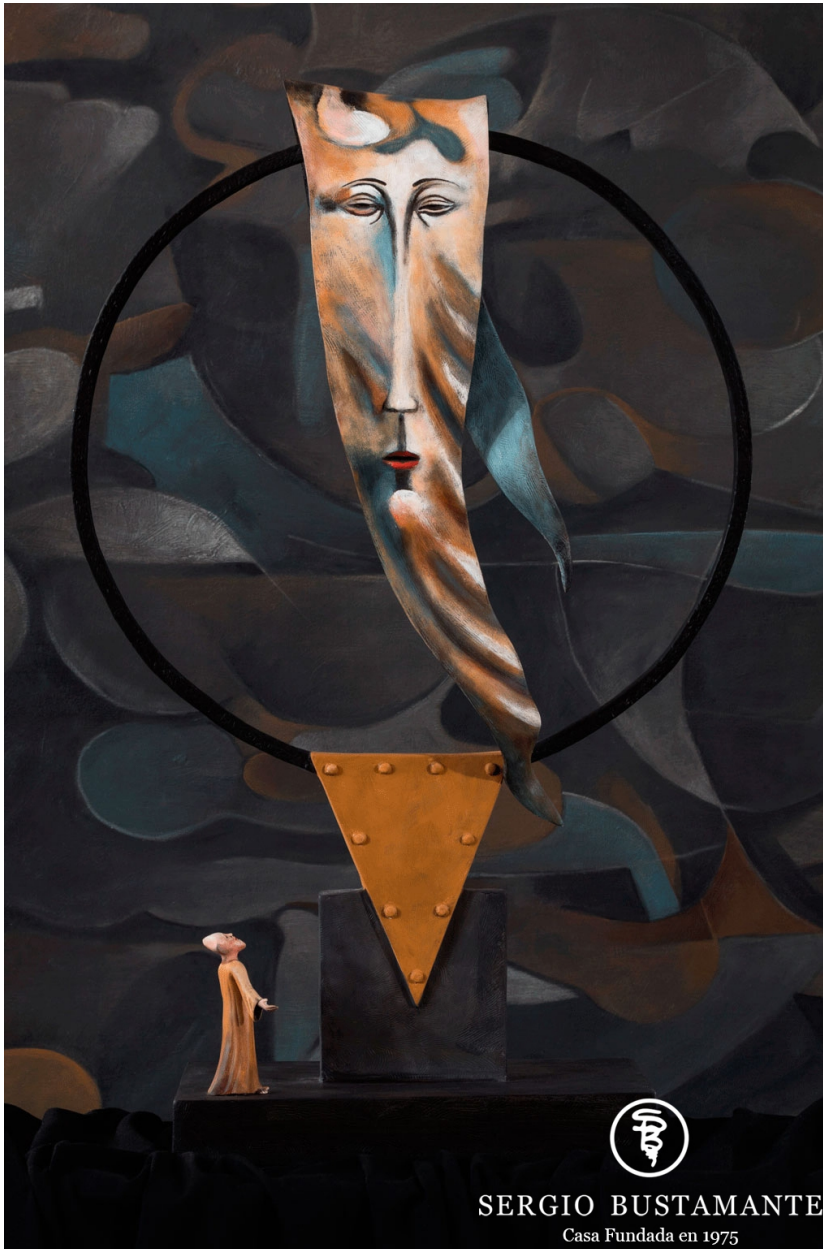

MEYER GALLERY

established 1967

Sergio Bustamante (resin sculpture), *A Look at Eternity III*
resin, 31 7/8 x 9 3/4 x 20 3/8 in.
SCLP00807, Price Upon Request