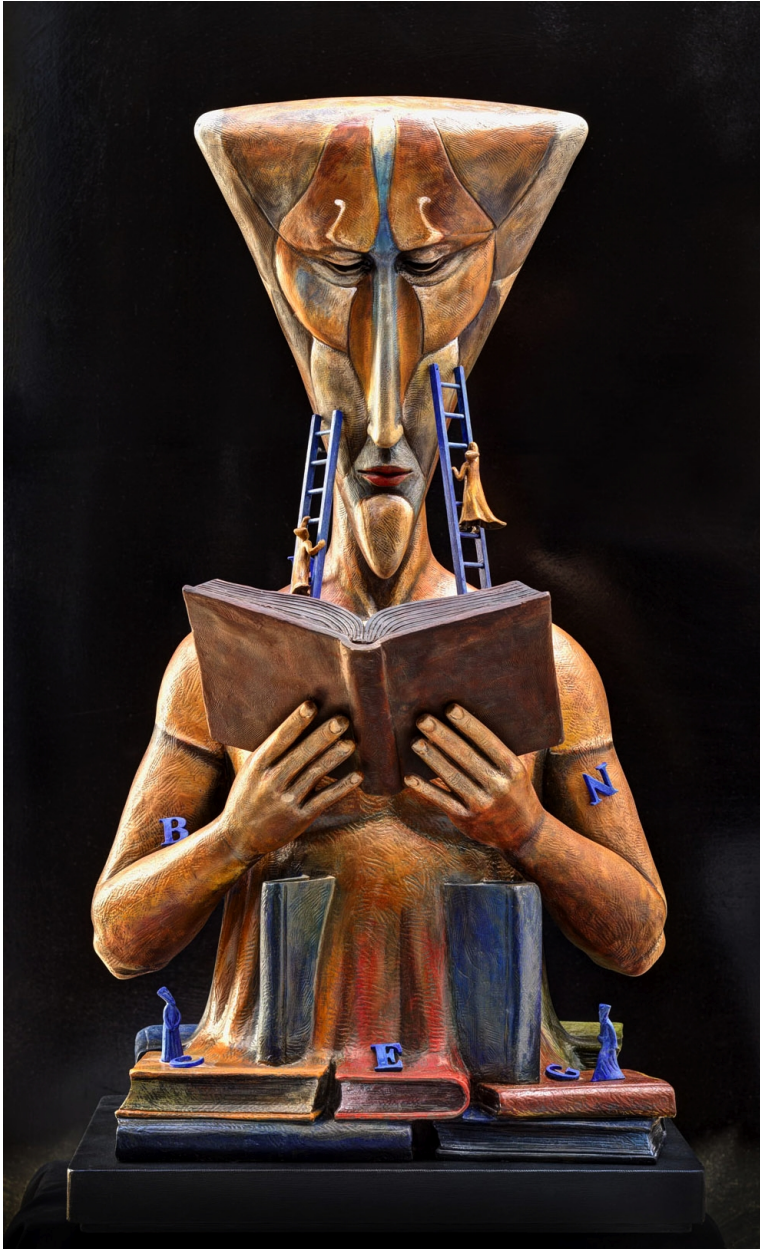

# MEYER GALLERY

established 1967

Sergio Bustamante (resin sculpture), *The Reader*  
resin, 35 3/8 x 19 5/8 x 19 5/8 in.  
SCLP00778, Price Upon Request