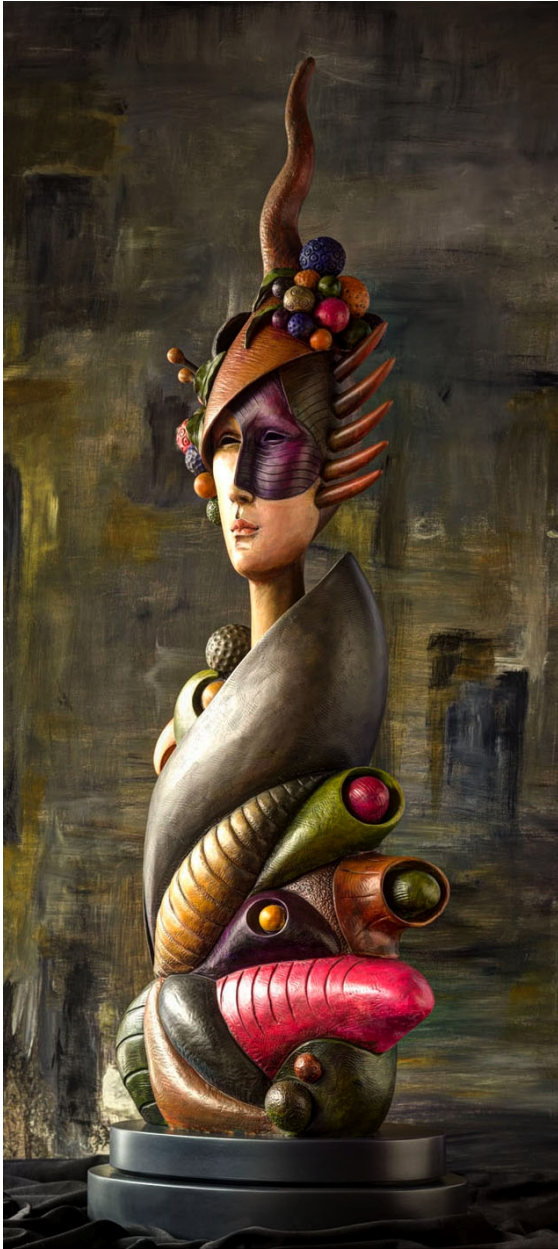

# MEYER GALLERY

established 1967

Sergio Bustamante (resin sculpture), *Calypso*  
resin, 55 x 13 1/2 x 20 in.  
SCLP00756, Price Upon Request