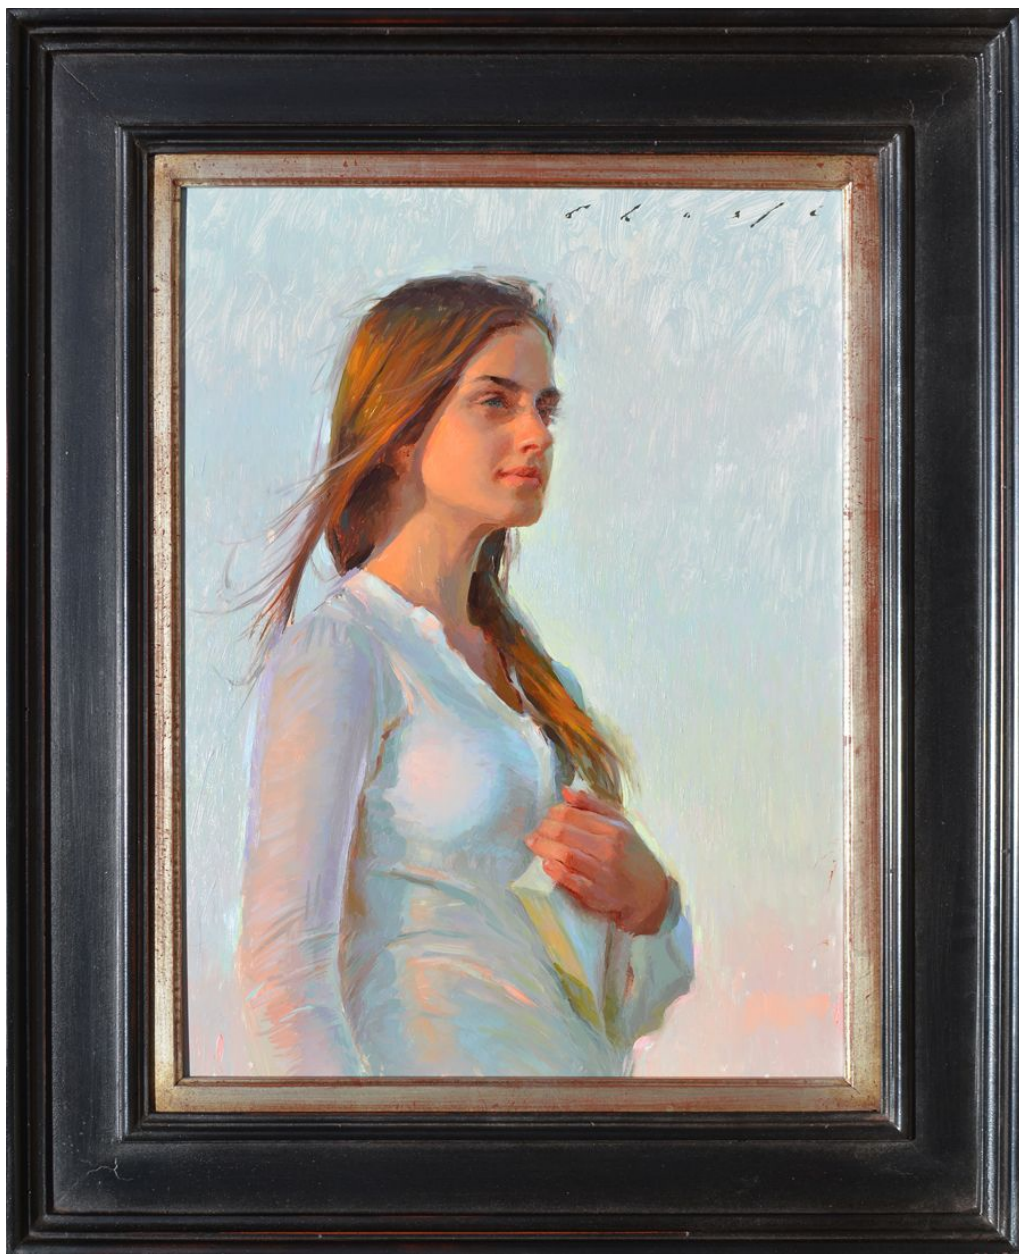

MEYER GALLERY

established 1967

Suchitra Bhosle, *Tonal Singular Elegance*
oil, 24 x 18 in.
PTG01401, \$6,000