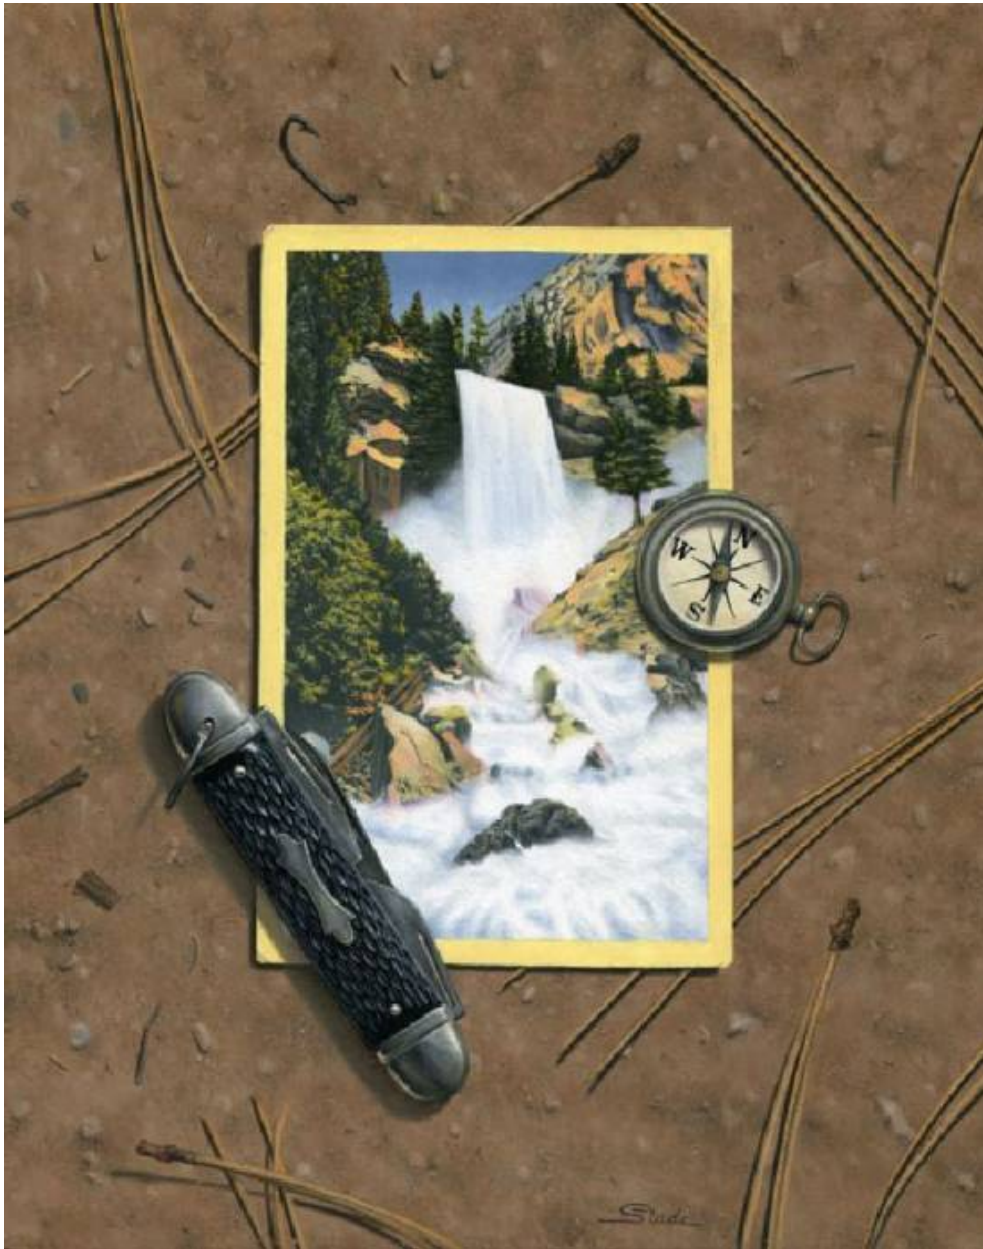

MEYER GALLERY

established 1967

Slade Wheeler, *Roughin' It*
oil, 9 1/2 X 7 1/2 inches
19489, \$3,500