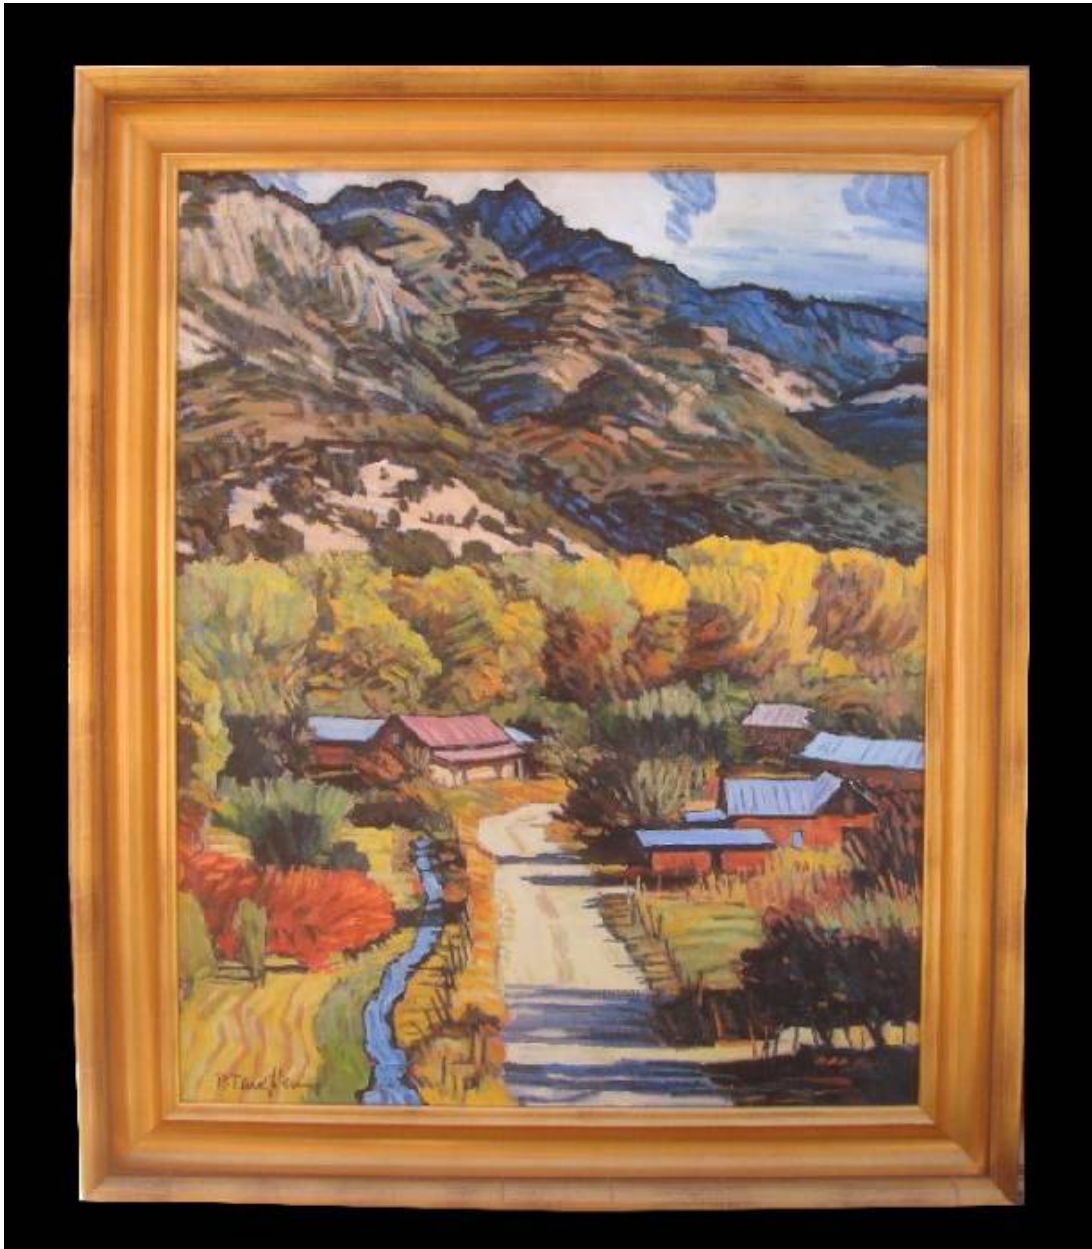

MEYER GALLERY

established 1967

Robert Daughters, *Near Embudo* (Giclee Print)
Print, 30 X 24 inches
17272